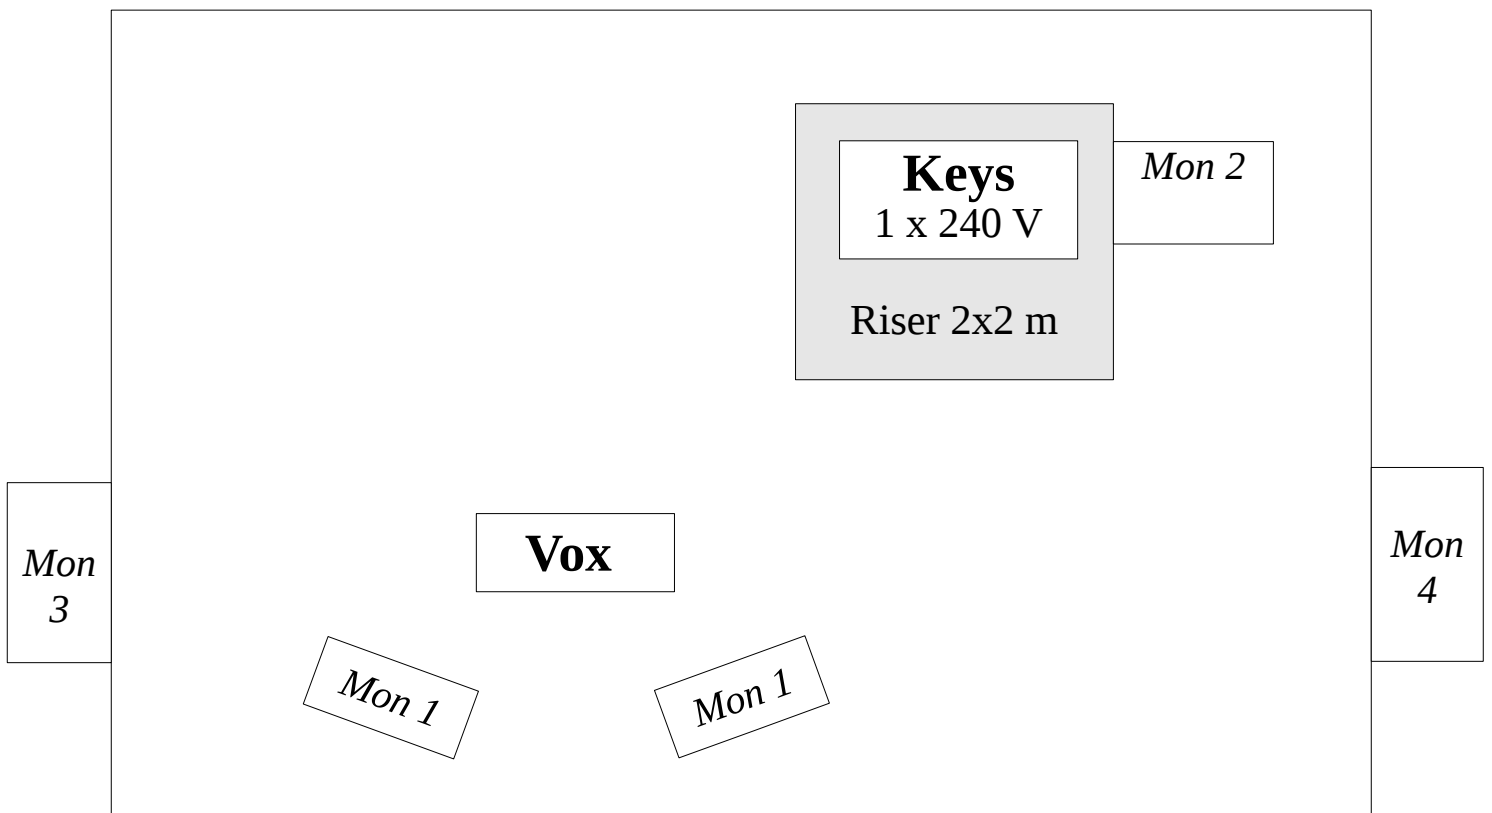

# Stage Rider Kasa

(2 Person Setup)

Venue:	Date:
--------	-------

	Input Names	Type	
1	Vox	Beta 58 (Wireless)	
2	Piano L	Jack	
3	Piano R	Jack	
4	Maschine L	Jack	
5	Maschine R	Jack	

	Monitor Sends		
1	Vox	2 Speakers	
2	Keys		
3 / 4	Sidefills	Stereo	