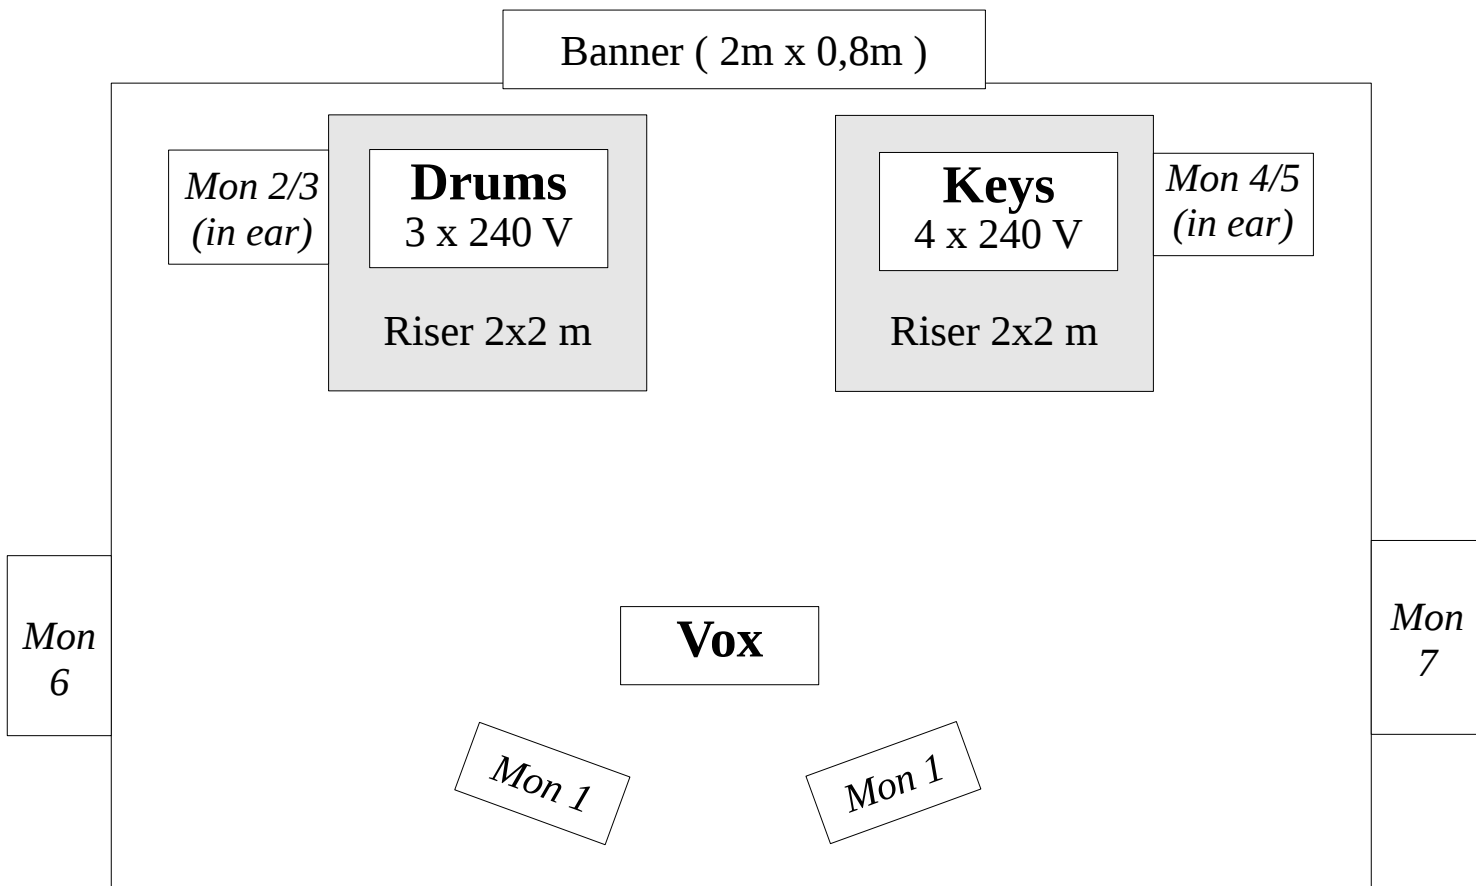

# Stage Rider Kasa

(3 Person Setup)

www.kasa-music.de

Venue:	Date:
--------	-------

Name	Mic	Insert
1 Kick (PZM)	Shure SM 91	Gate / Comp
2 Kick	Sennheiser 602	Gate / Comp
3 Snare 1 top	Shure SM 57	Gate / Comp
4 Snare 1 bottom	Shure SM 57	Gate
5 HiHat	Condenser	
6 Tom 1	Sennheiser 604	Gate
7 Tom 2	Sennheiser 604	Gate
8 Tom 3	Sennheiser 604	Gate
9 Overhead L	Condenser	
10 Overhead R	Condenser	
11 Keyboards L	DI	
12 Keyboards R	DI	
13 Vox	Beta 58 (Wireless)	Comp.
14 Atmo L (Mon only)	Condenser	
15 Atmo R (Mon only)	Condenser	

Send FX	
1.	Reverb
2.	DDL

Insert FX	
7 x Gate	
4 x Compressor	

Monitor Sends	
1	Vox (2 Speakers)
2 / 3	Drums (In Ear, Stereo)
4 / 5	Keys (In Ear, Stereo)
6 / 7	Sidefills (Stereo)

Contact: Andreas Jordt (+49 175 1639094)

# Stage Rider Kasa

(2 Person Setup)

Venue:	Date:
--------	-------

	Input Names	Type	
1	Vox	Beta 58 (Wireless)	
2	Piano L	Jack	
3	Piano R	Jack	
4	Maschine L	Jack	
5	Maschine R	Jack	

	Monitor Sends		
1	Vox	2 Speakers	
2	Keys		
3 / 4	Sidefills	Stereo	